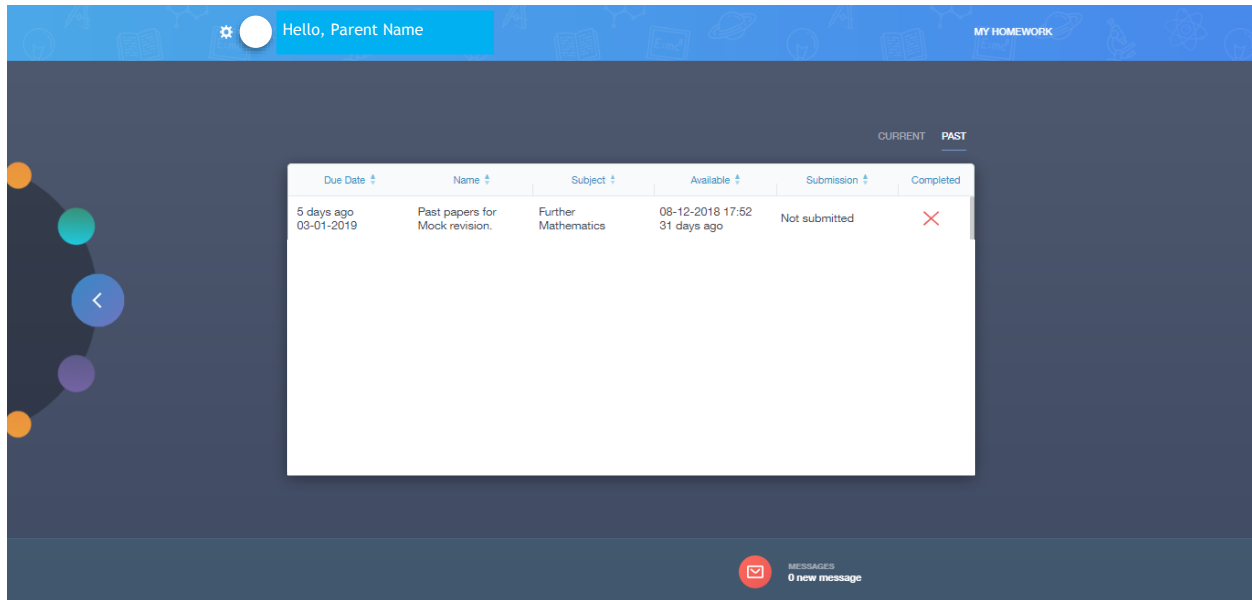

Parent How-to-Guide: Independent Study

The 'Independent Study' area of EduLink displays the child's homework.

In the web browser, a parent can click on 'Current' or 'Past' to view their child's homework status. In the app, a parent can swipe between 'Current' or 'Past'.